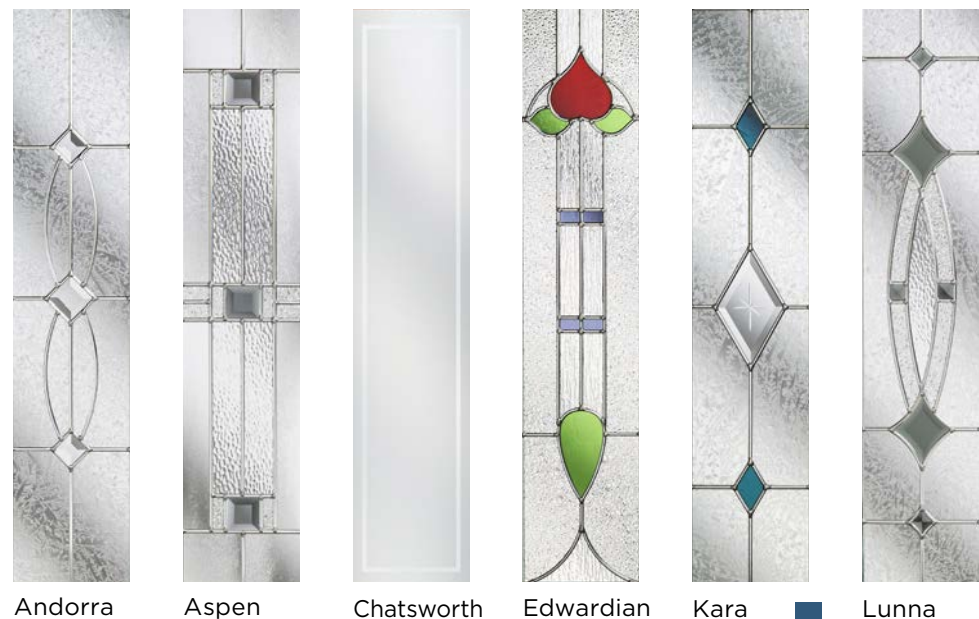

nxt-gen Esteem

Main image: Distinction
Pebble Grey with
Chatsworth glass.