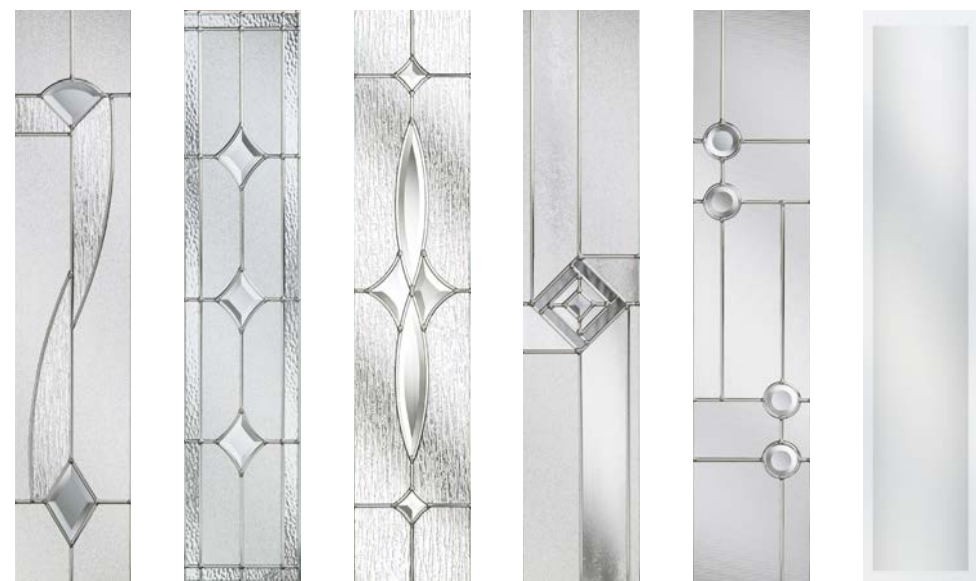

Head to
door-designer.co.uk
to design your ideal door!

Infinity Collection

GD10 with Sierra glass
Left, centre and right available

Andorra Aspen Chatsworth Edwardian Kara Lunna
Zinc or Brass Caming*

Monza Palma Scotia Sierra Trieste Wentworth