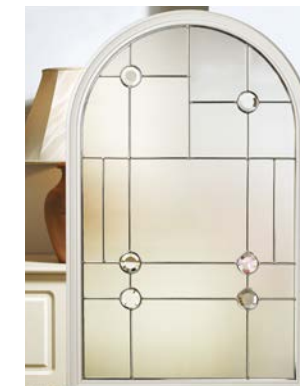

Glass range

What really sets our doors apart from the rest is our exclusively designed glass range.

Only found in a Distinction Door, our decorative glass is triple glazed and laminated as standard, complementing our superior quality doors. Our double-glazed options, Chatsworth and Wentworth also maintain the highest quality standards.

Furthermore, every door in our Esprit collection features individually designed glass to suit that specific door style, creating a unique entranceway.

The possibilities really are endless...Remember, you can visit door-designer.co.uk to see every door, colour, and glass combination in full.

Trieste

Kara is our most versatile glass family

The trend for brass accessories within home design shows no sign of slowing down. Our Kara brass option turns functional to fabulous!

If you're looking to add that special extra touch of colour to your glass, we also offer a blue or grey accent glass design (with zinc coming).

To view the Kara glass with your choice of door, visit door-designer.co.uk now and get designing!