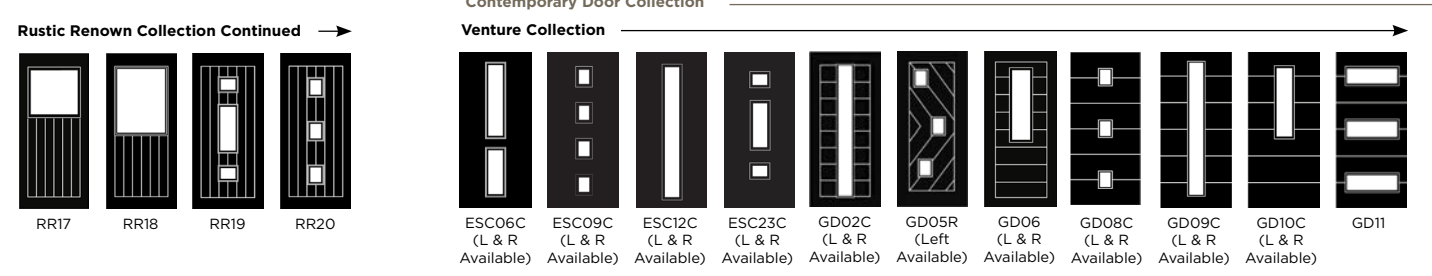

Venture GD10C
Sierra glass

Venture GD11
Chatsworth glass

Head to
door-designer.co.uk
for more glass options!

Full Door Range

a door for every home

NEW

FROM PREMIUM
TO LUXE

PAGE 14