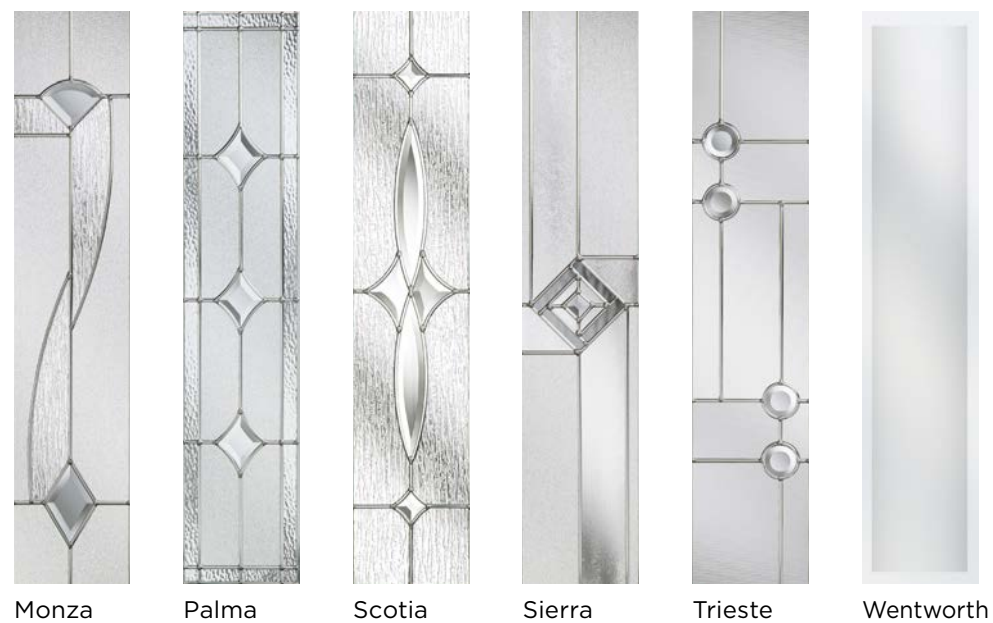

nxt-gen Esteem

Main image: Distinction
Pebble Grey with
Chatsworth glass.

Kara
Zinc or
Brass
Caming*

Alternative designs
offered in the
Signature Collection:

Esteem Arch Esteem Brow

nxt-gen Eclat

Main image: Porcelain Blue with Palma glass.

Colour Trend
Porcelain Blue

nxt-gen Eclat Arch

Main image: Honey Beige with Andorra glass.

Andorra

Aspen

Chatsworth

Edwardian

Kara
Zinc or Brass Caming*