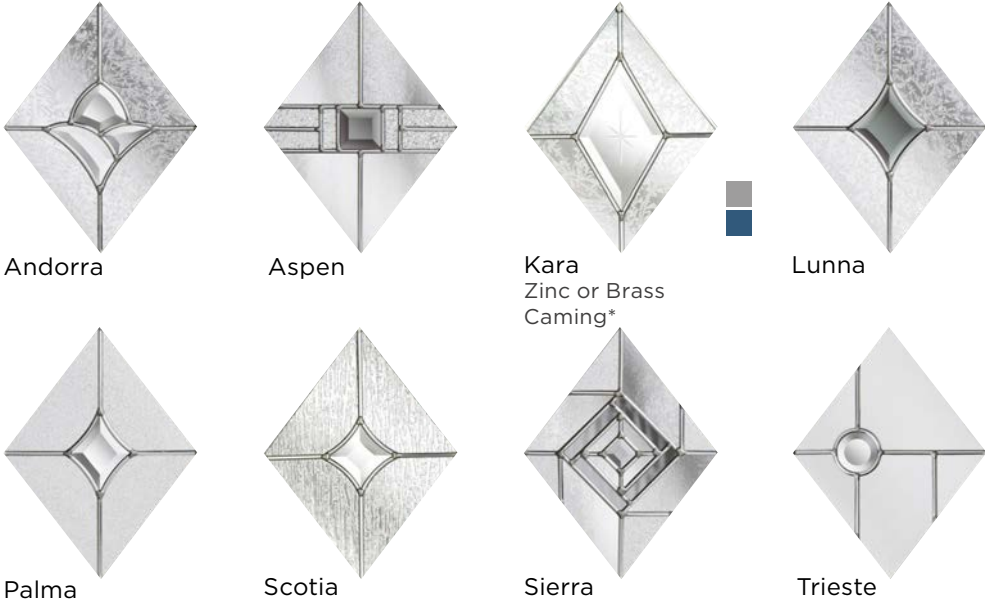

Head to
door-designer.co.uk
 to design your ideal door!

Rustic Renown Top

Rustic Renown Quarter
 See door designer for applicable glass styles

Rustic Renown Collection

RR02 with Edwardian glass

RR03 Diamond with Trieste glass

Head to
door-designer.co.uk
to design your ideal door!

Colours shown should be used for guidance only as the limitations in the printing process may mean that colours vary from those illustrated. Hardware shown is for guidance only and may vary from that illustrated. * Kara colour available in Zinc only.