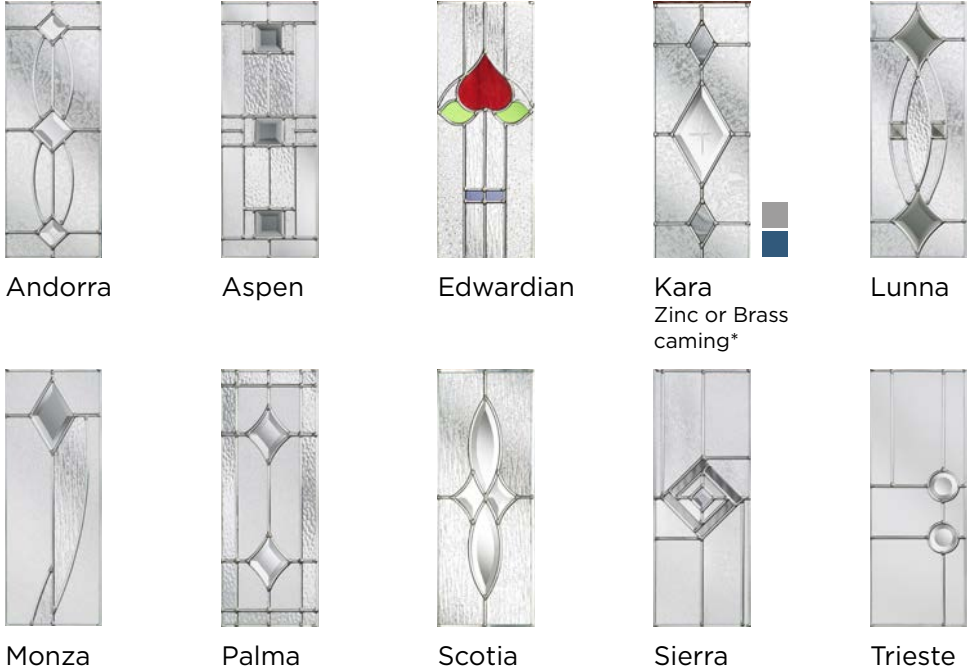

Stable Quarter Clear glass

Head to door-designer.co.uk

for available glass styles and configurations

Rustic Renown Collection

The Rustic Renown collection has an authentic tongue and groove effect, with a border for a contemporary finishing touch.

Head to
door-designer.co.uk
 to design your ideal door!

Rustic Renown Top

Rustic Renown Quarter
 See door designer for applicable glass styles

Rustic Renown Collection

RR02 with Edwardian glass

RR03 Diamond with Trieste glass

Head to
door-designer.co.uk
to design your ideal door!

Colours shown should be used for guidance only as the limitations in the printing process may mean that colours vary from those illustrated. Hardware shown is for guidance only and may vary from that illustrated. * Kara colour available in Zinc only.