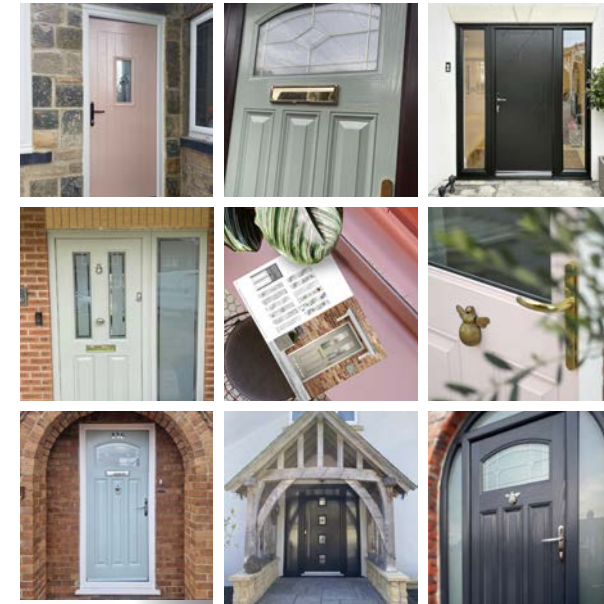

'My inspiration mainly comes from Instagram, although I do love flicking through interior design magazines and watching interior design programmes on BBC and Channel 4. They really show how a re-jig of a space can work wonders.'

Why did you believe a Distinction Door would be the best fit for your home?

'We chose to use Distinction Doors for our project as my parents have recently renovated and recommended Distinction Doors. I have to say, their products do not disappoint. From a fabulous array of colour choices, styles and designs to choose from, the possibilities are endless and there's something for everyone! You can mix and match to create your dream entranceway.'

What style did you go for?

'We opted for the stainless-steel handle because we loved how sleek it looked and added a modern twist to our cottage. We chose Agate Grey for our colour choice, loving the colour so much we then painted our garage doors to match. The product itself is the most divine quality, with beautiful intricate detailing. Despite the door being composite, it has a real grain wood effect on it, which I just love! The attention to detail is stunning.'

What have you enjoyed most about your door?

'The benefits of our new door, apart from the obvious being less heat escaping, definitely has to be the security element. Our door automatically locks, and without a key, you're not getting in! This gives us peace of mind, living in the countryside.'

Feeling social?

Would you like to see some of our real doors on real homes?
Head to our social media feeds for endless colour and style inspiration.

Scan here or go to [instagram.com/distinction_doors](https://www.instagram.com/distinction_doors)

@distinction_doors

/distinctiondrs

/distinctiondoors

#mydistinctiondoor

Once your door is installed, please share your creation to help others with their door journey. Don't forget to tag **@distinction_doors**.