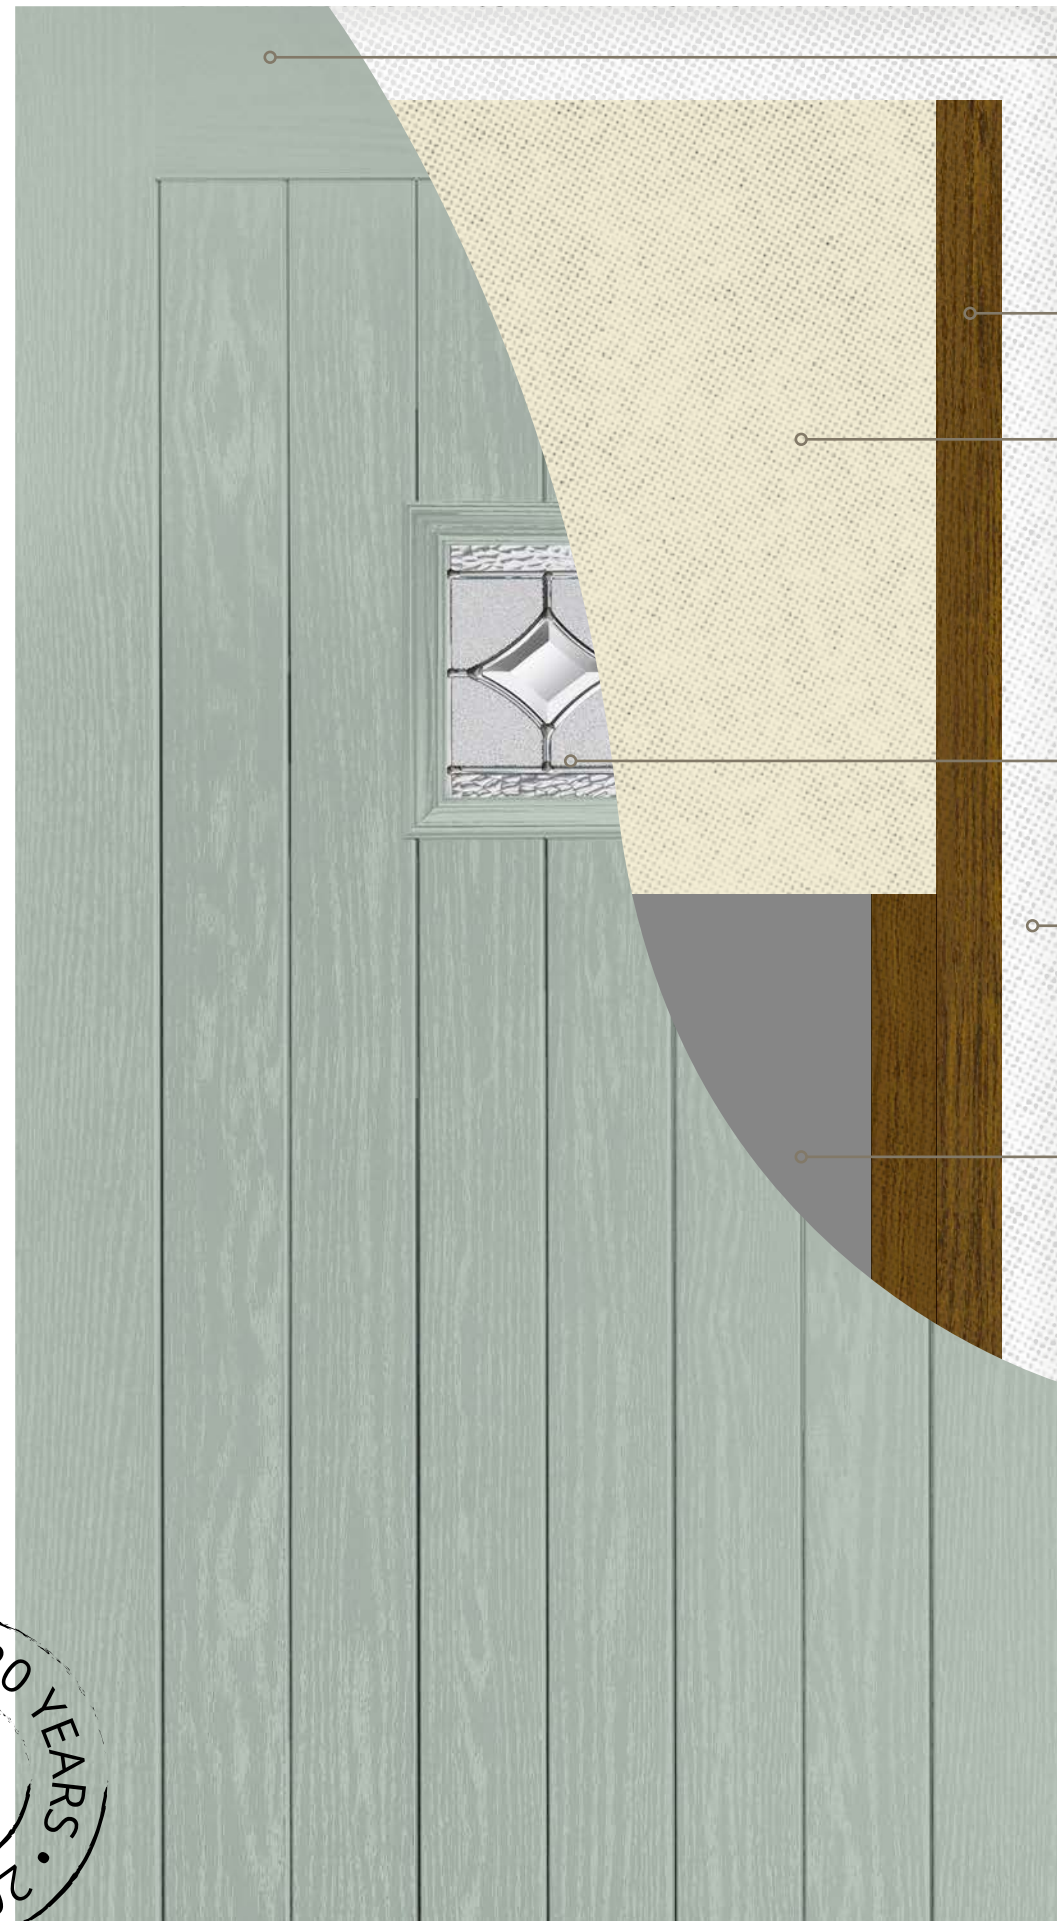

We are very proud of our door's credentials and its ability to meet the most demanding technical requirements.

With two decades of experience and a dedication to excellence, we have earned the trust of installers and homeowners across the UK.

Our doors have been designed to keep your home safe and snug, reflecting our commitment to quality craftsmanship and your peace of mind.

Read more here

Scan here or head to distinctiondoors.co.uk/why-distinction

Quality you expect

We have the best product in the market by far. Our superior GRP doors have a high impact resistant skin with a beautiful woodgrain finish which gives a Distinction door its prestigious authentic and premium aesthetic.

Engineered wood

For improved stability.

Foam filled core

The rising cost of energy bills and the impact on the environment means we all want to keep our consumption to a minimum by keeping warmth in and draughts out. When compared to a solid timber core composite door (48mm) and a timber panelled door (44mm), calculations prove that our composite door is 50% more thermally efficient than the alternatives.

Decorative glass

Triple glazed and laminated as standard 24mm glass units for enhanced security and peace of mind.

Water-resistant composites

Water-resistant polymer composite rails help keep water absorption at bay, which helps prevent a bowed door; often associated with timber core alternatives.

Reinforced core

The reinforced central board gives you extra reassurance that your Distinction door is both solid and secure and has earned our door its reputable 'Secured by Design' status.