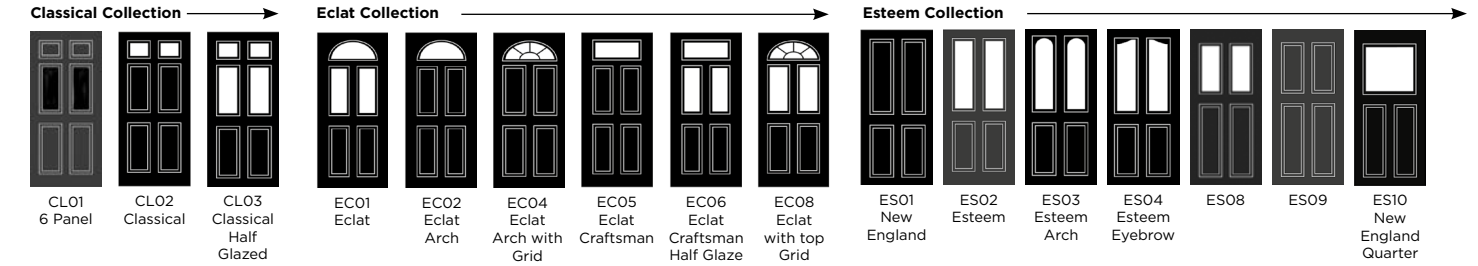

Venture GD10C
Sierra glass

Venture GD11
Chatsworth glass

Head to
door-designer.co.uk
for more glass options!

Full Door Range

a door for every home

NEW

FROM PREMIUM
TO LUXE

PAGE 14