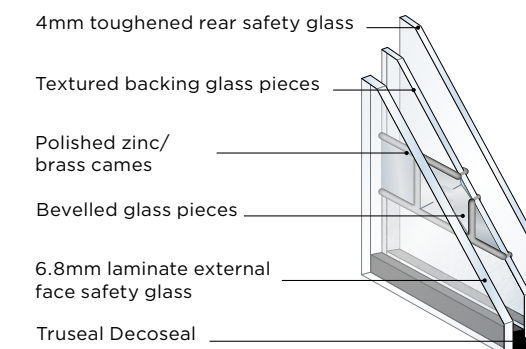

Decorative Glass

Features and benefits:

- Decorative triple glazing
- Obscure double glazing
- The decorative centre pane of the triple glazed unit is sealed within the unit therefore, it is protected from dust and weathering and easy to clean
- 6.8mm glass laminated as standard
- 50mm units available for 70mm doors
- Glass patterns may vary
- Slight bubbles, lines and surface imperfections are all characteristics of glass. They are not to be considered as defects as they add character to decorative glass.

Triple glazed decorative glass diagram

Diagram represents a typical make up of our triple glazed glass. Please contact us for further info

20  years

DISTINCTION DOORS

A DOOR FOR EVERY HOME

 @distinction_doors | door-designer.co.uk