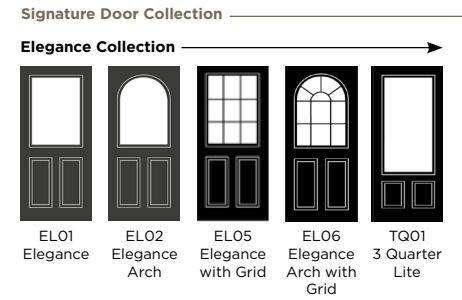

Venture GD10C
Sierra glass

Venture GD11
Chatsworth glass

Head to
door-designer.co.uk
for more glass options!

Full Door Range

a door for every home

NEW

FROM PREMIUM
TO LUXE

PAGE 14