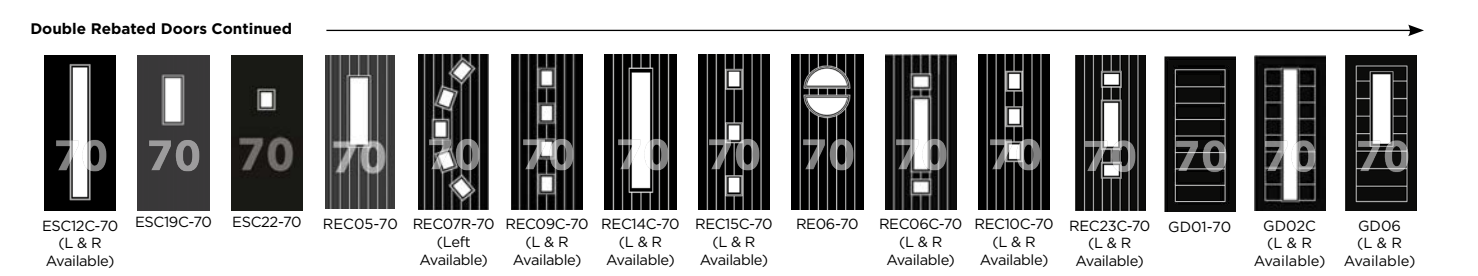

Venture GD10C
Sierra glass

Venture GD11
Chatsworth glass

Head to
door-designer.co.uk
for more glass options!

Full Door Range

a door for every home

NEW

FROM PREMIUM
TO LUXE

PAGE 14