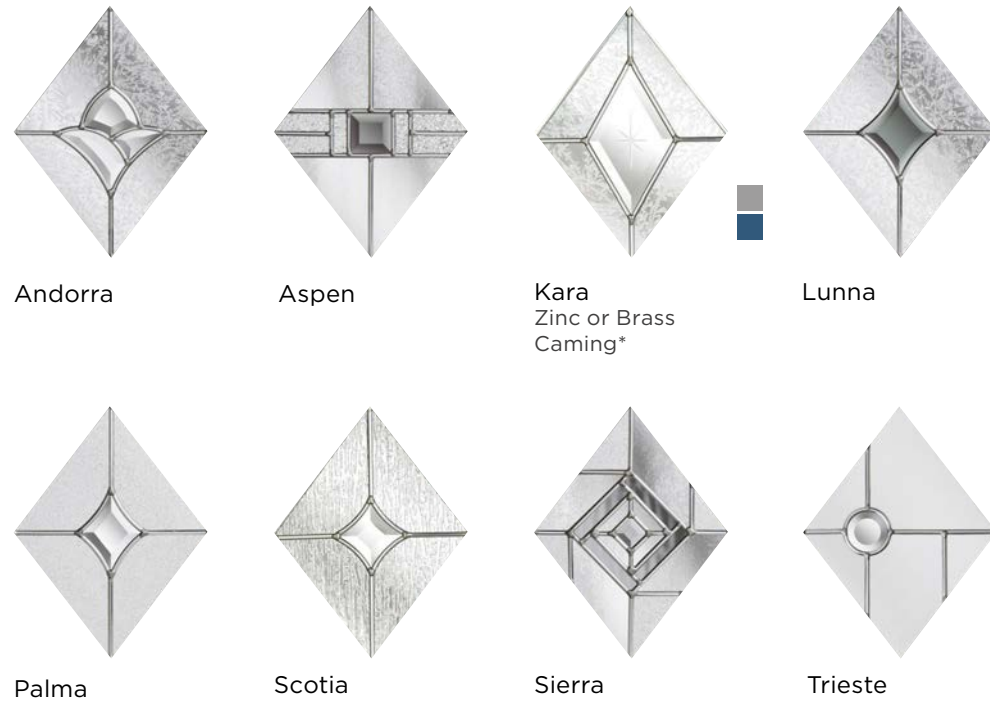

Main image (right):
Distinction Buckingham
Grey with Andorra glass

What makes our door exceptional?

- ✓ Excellent thermal efficiency
- ✓ Incomparable security features
- ✓ Low maintenance
- ✓ Excellent weatherproofing
- ✓ Superb sound insulation
- ✓ Stunning aesthetics
- ✓ Remarkable durability