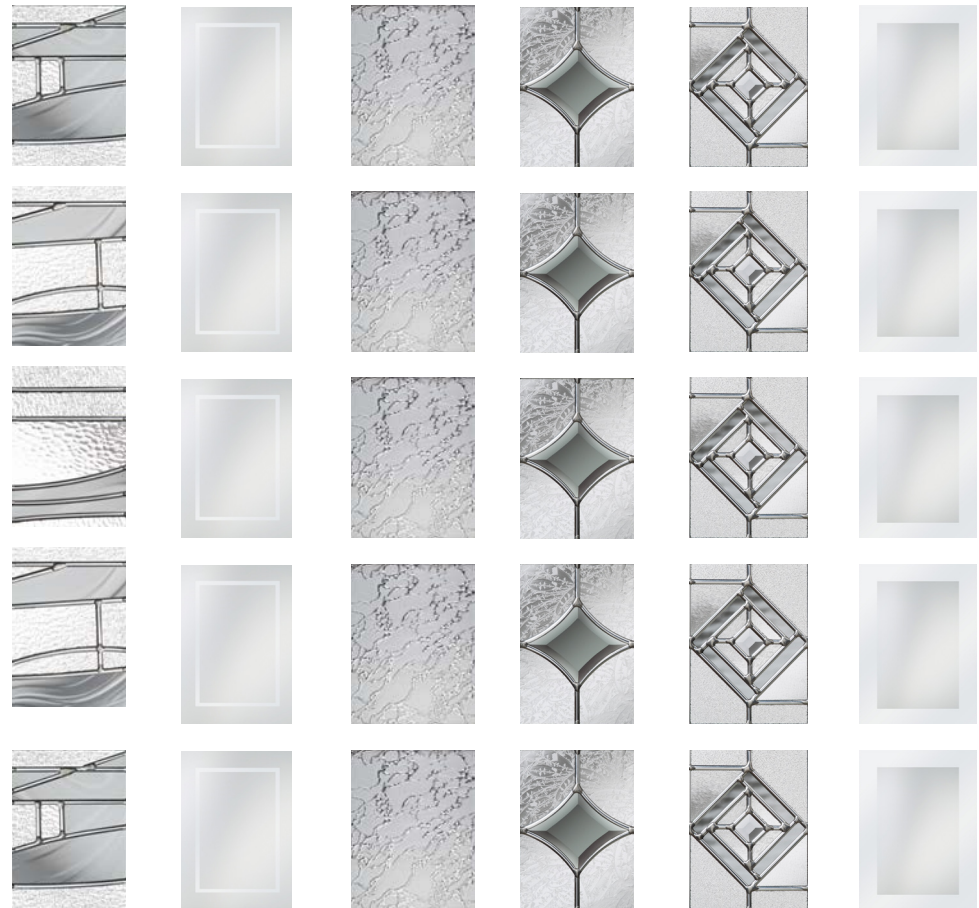

Breeze   Chatsworth   Glacier   Lunna   Sierra   Wentworth