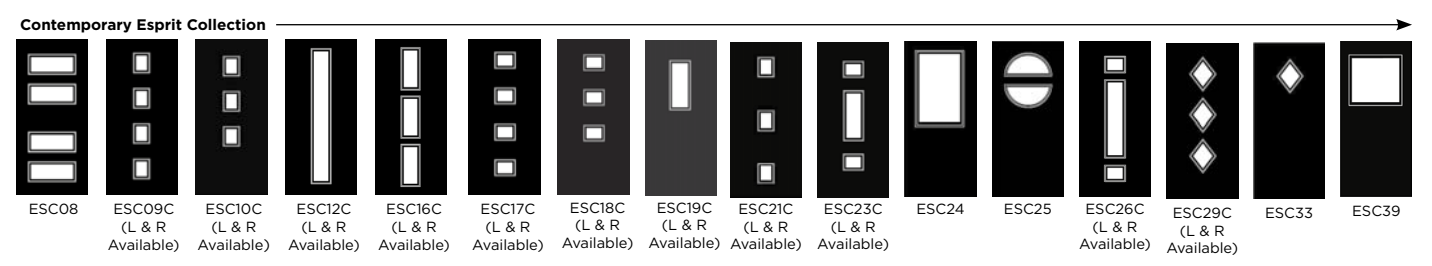

Venture GD10C
Sierra glass

Venture GD11
Chatsworth glass

Head to
door-designer.co.uk
for more glass options!

Full Door Range

a door for every home

NEW

FROM PREMIUM
TO LUXE

PAGE 14