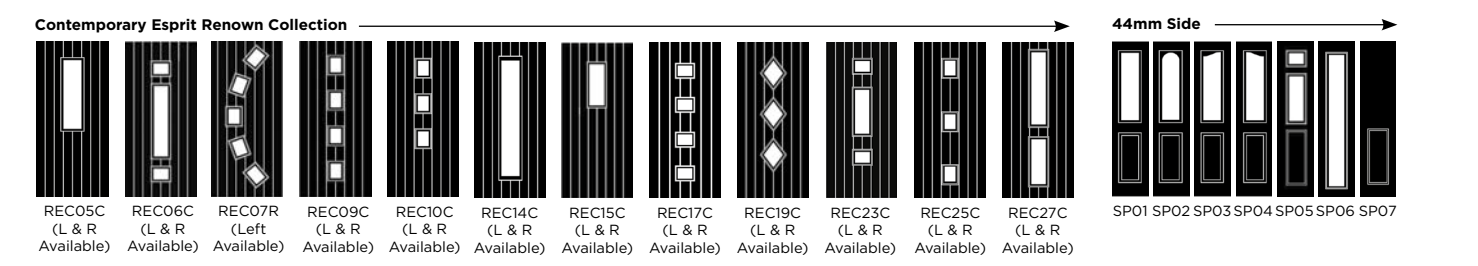

Venture GD10C
Sierra glass

Venture GD11
Chatsworth glass

Head to
door-designer.co.uk
for more glass options!

Full Door Range

a door for every home

NEW

FROM PREMIUM
TO LUXE

PAGE 14