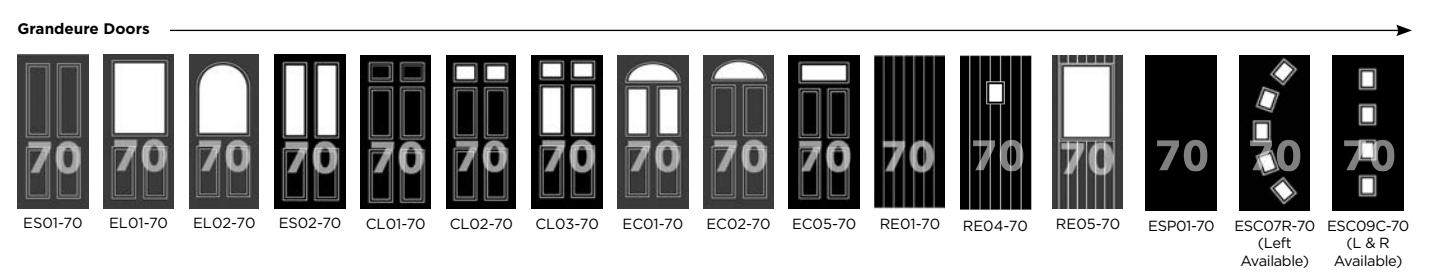

Venture GD10C
Sierra glass

Venture GD11
Chatsworth glass

Head to
door-designer.co.uk
for more glass options!

Full Door Range

a door for every home

NEW

FROM PREMIUM
TO LUXE

PAGE 14