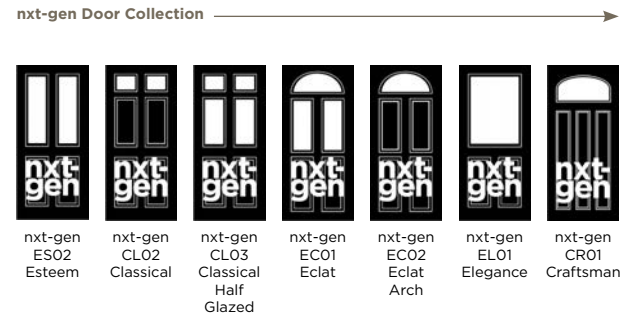

For the full range of door colours and glass options, head to our door designer... door-designer.co.uk.

All styles are available with the glass in a Left, Centre or Right configuration.

Venture ESC06C
Monza glass

Venture GD10C
Sierra glass

Venture GD11
Chatsworth glass

Head to
door-designer.co.uk
for more glass options!

Full Door Range

a door for every home

NEW

FROM PREMIUM
TO LUXE

PAGE 14