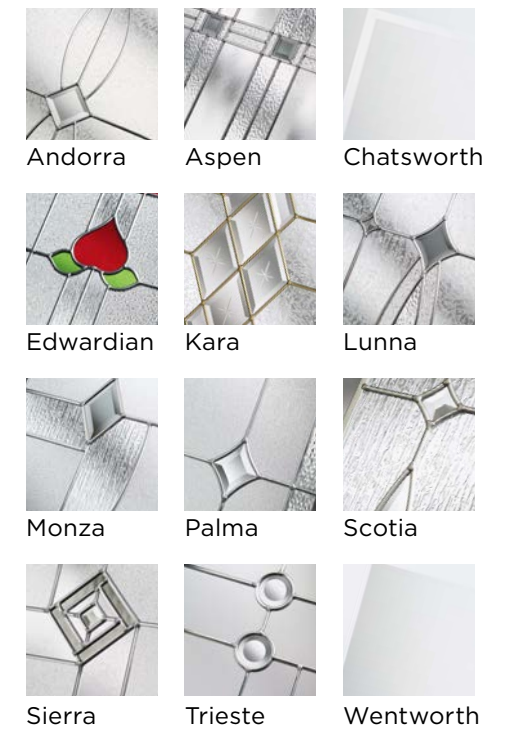

Head to door-designer.co.uk

for available glass styles and configurations