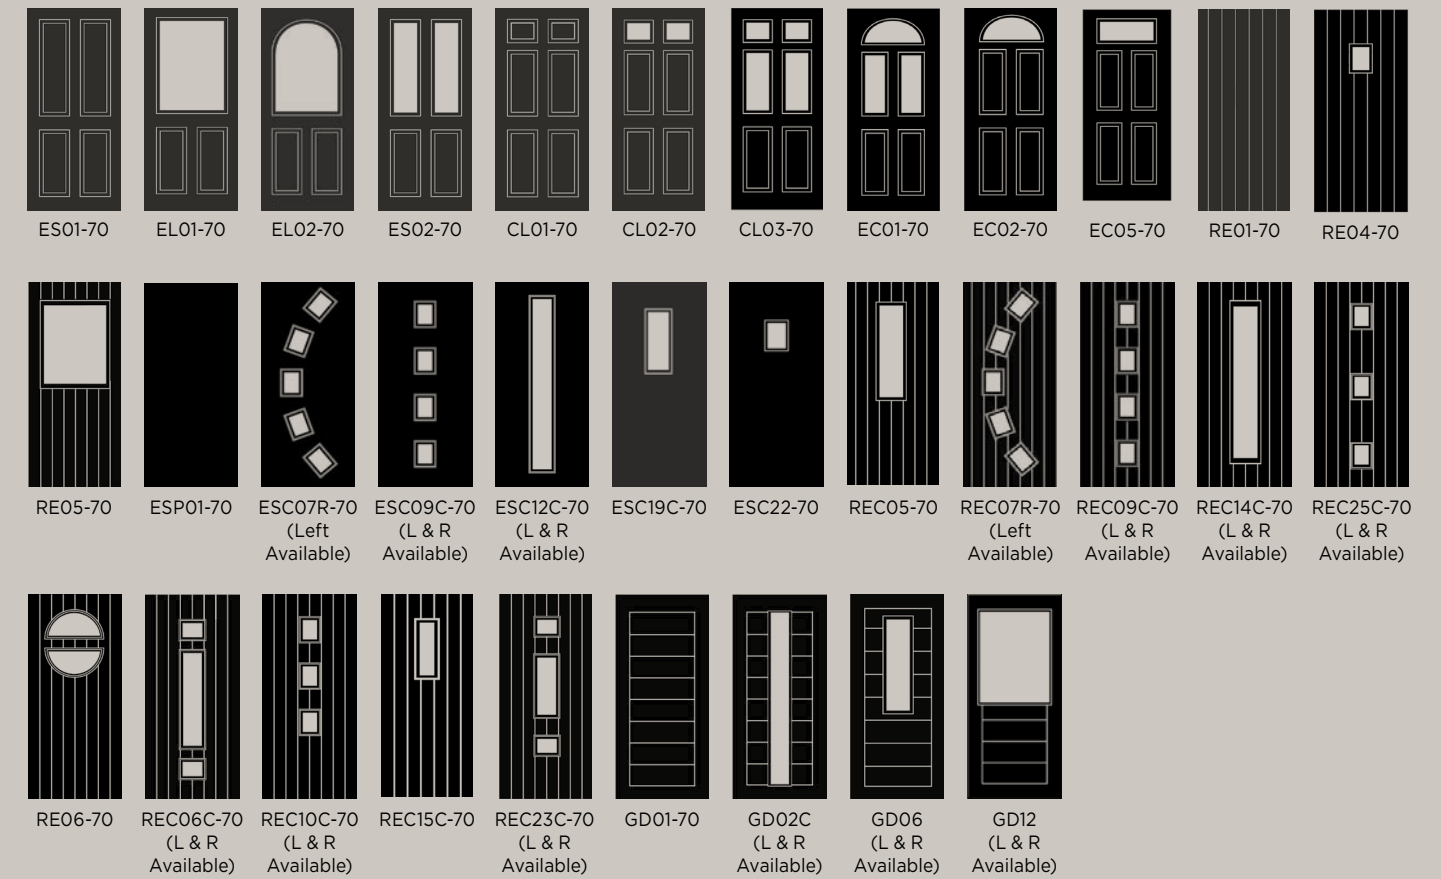

Extended range

Our Grandeur Collection now includes an extended range of 70mm door styles, offering more choice for your customers.

Our 50mm triple-glazed, laminated glass is available in our much-loved Kara Zinc, Kara Brass, Aspen, Edwardian and Monza styles, with new additions, Chatsworth and Wentworth styles now available.