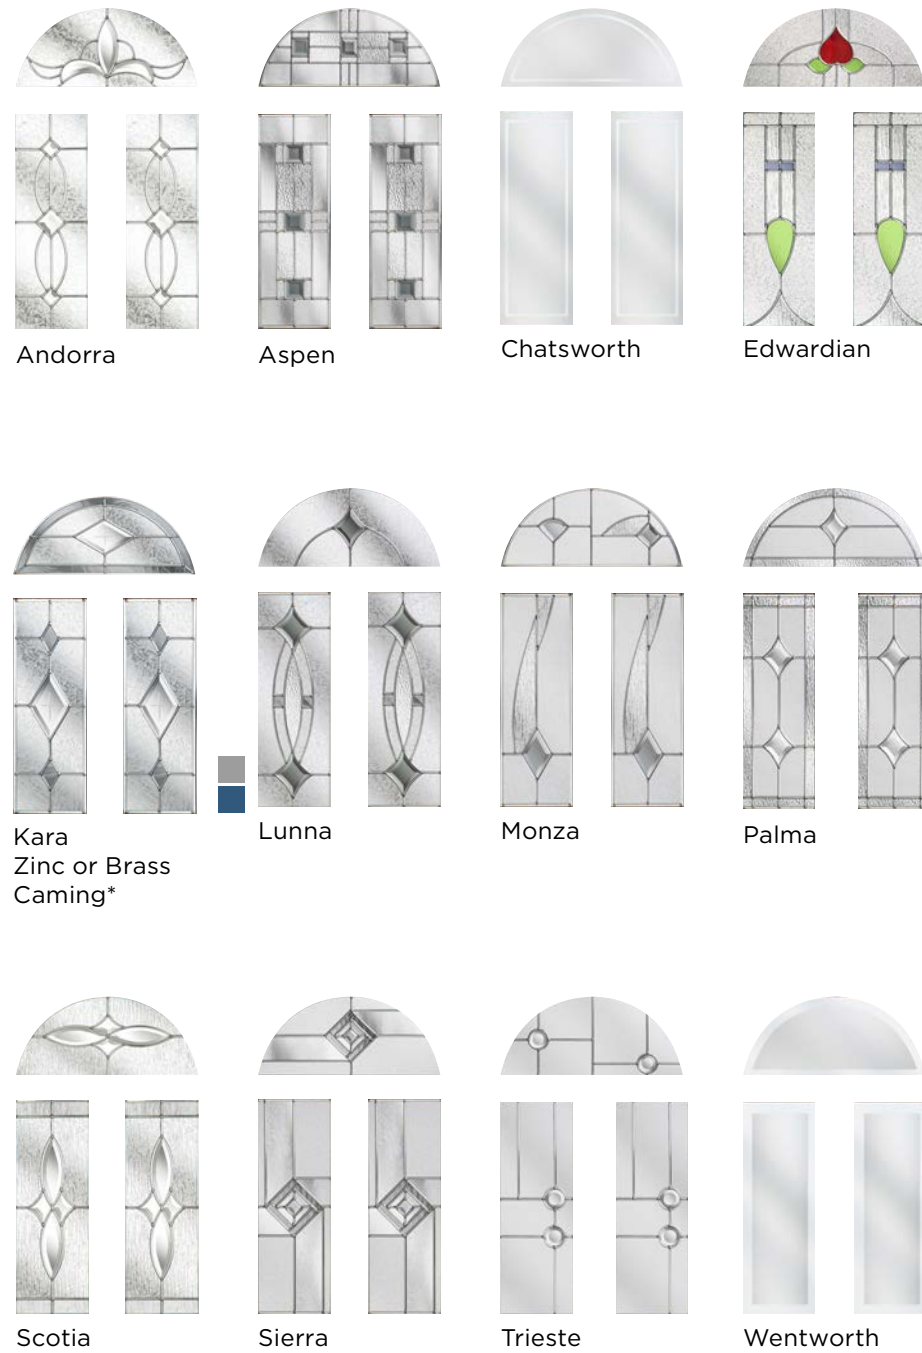

nxt-gen Esteem

Main image: Distinction
Pebble Grey with
Chatsworth glass.

Kara
Zinc or
Brass
Caming*

Alternative designs
offered in the
Signature Collection:

Esteem Arch Esteem Brow

nxt-gen Eclat

Main image: Porcelain Blue with Palma glass.