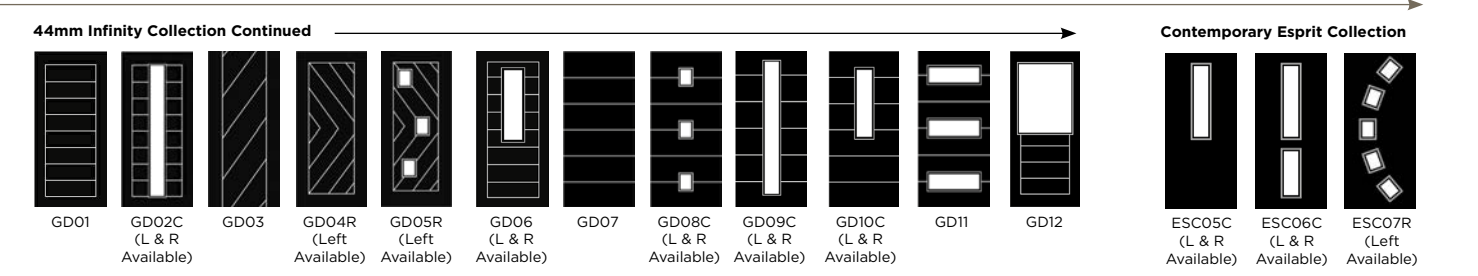

Venture GD10C
Sierra glass

Venture GD11
Chatsworth glass

Head to
door-designer.co.uk
for more glass options!

Full Door Range

a door for every home

NEW

FROM PREMIUM
TO LUXE

PAGE 14