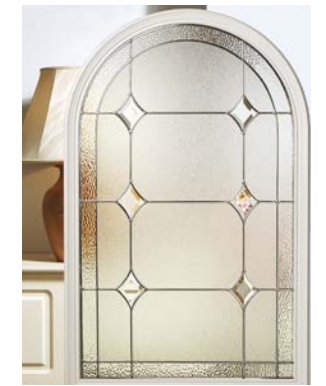

Glass range

What really sets our doors apart from the rest is our exclusively designed glass range.

Only found in a Distinction Door, our decorative glass is triple glazed and laminated as standard, complementing our superior quality doors. Our double-glazed options, Chatsworth and Wentworth also maintain the highest quality standards.

Furthermore, every door in our Esprit collection features individually designed glass to suit that specific door style, creating a unique entranceway.

The possibilities really are endless...Remember, you can visit door-designer.co.uk to see every door, colour, and glass combination in full.

Palma

Kara is our most versatile glass family

The trend for brass accessories within home design shows no sign of slowing down. Our Kara brass option turns functional to fabulous!

If you're looking to add that special extra touch of colour to your glass, we also offer a blue or grey accent glass design (with zinc coming).

To view the Kara glass with your choice of door, visit door-designer.co.uk now and get designing!