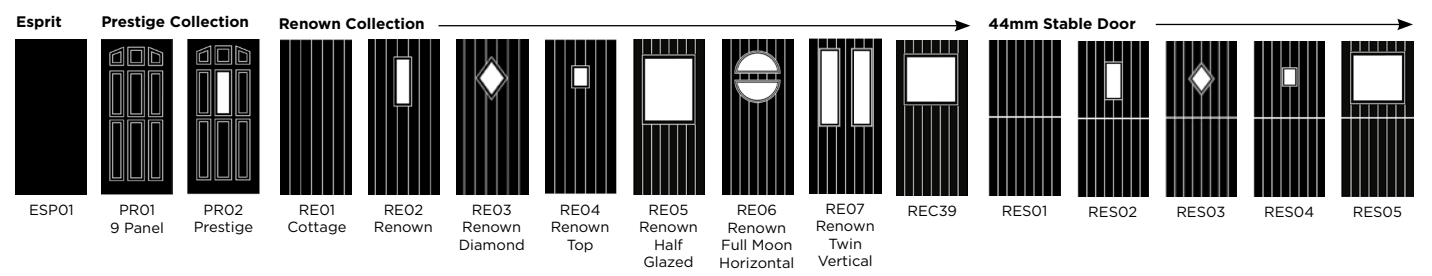

Venture GD10C
Sierra glass

Venture GD11
Chatsworth glass

Head to
door-designer.co.uk
for more glass options!

Full Door Range

a door for every home

NEW

FROM PREMIUM
TO LUXE

PAGE 14