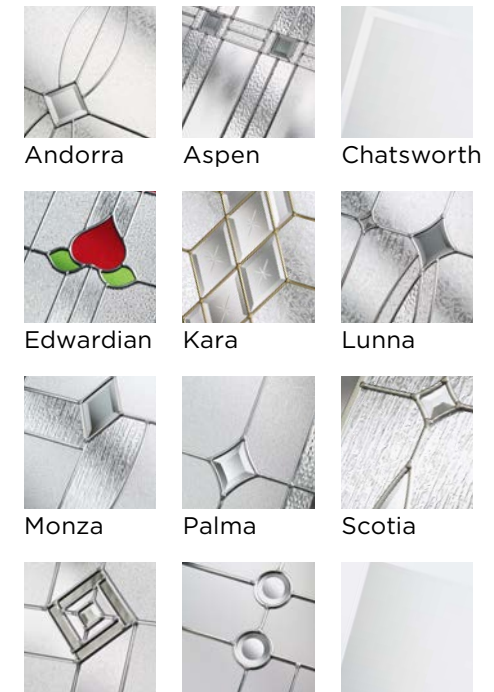

Head to
door-designer.co.uk
to design your ideal door!