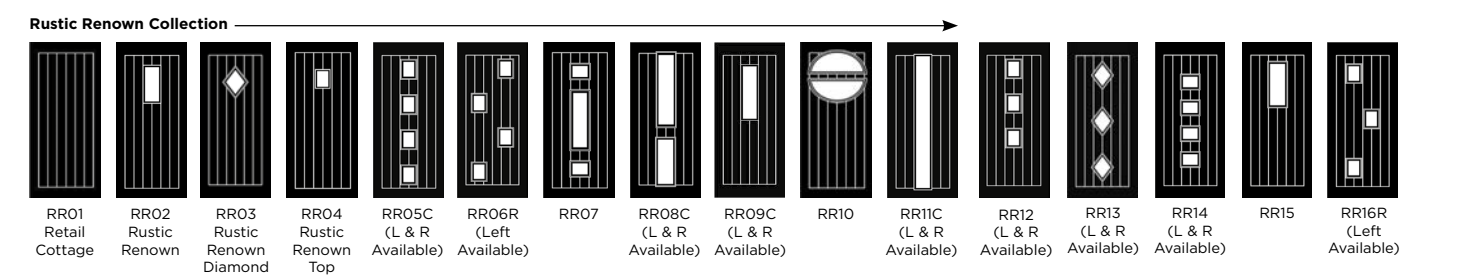

Venture GD10C
Sierra glass

Venture GD11
Chatsworth glass

Head to
door-designer.co.uk
for more glass options!

Full Door Range

a door for every home

NEW

FROM PREMIUM
TO LUXE

PAGE 14